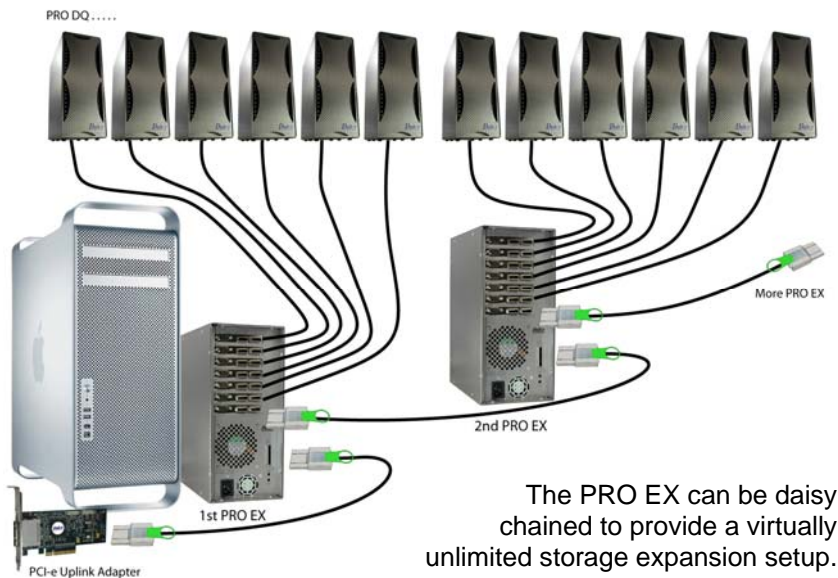

UNLIMITED EXPANSION

The PRO EX can be daisy chained to provide a virtually unlimited storage expansion setup.

818-435-6007

www.dulcesystems.com

Dulce Systems is pleased to provide to the innovative artists more freedom to make creative decisions on time and on budget. Dulce Systems is the ideal storage provider for independent artists and full-service post houses alike.