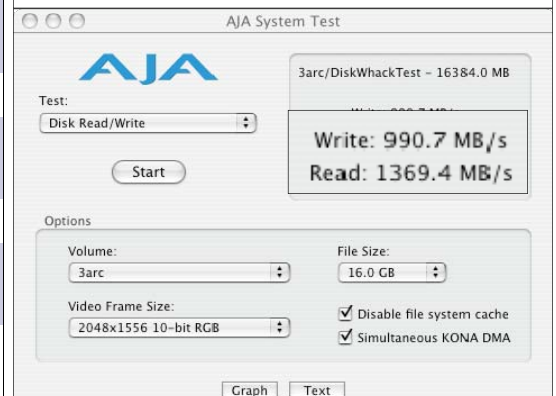

System Requirements:

Apple Mac Pro - One available PCI-e x8 slot.
Apple Power Mac G5 (later model with PCI-e slots) - One available PCI-e x8 slot.
Windows-based compatible PC with one PCI-e x8 slot.
Apple OS X 10.4 or higher, Microsoft Windows XP, Vista, Server.

Features:

- *Mac and Windows Compatible.*
- *Seven PCI-e x8 physical slots. Three x8 speed rated, four x4 speed rated.*
- *Uplink Host Adapter provides up to x8 speed (20 Gb/sec) uplink speed.*
- *Robust and secure 3-meter Uplink Cable.*
- *Triple cooling fans.*
- *Enclosure management monitors fans and temperature.*
- *PCI-e power management with remote power on/off.*
- *PCI-e slot link status indicators.*
- *PCI-e bridge and switch operation is transparent, no drivers or utility needed.*

VERY VERY FAST (x8 speed)

3 PRO DQ total 24 1TB drives striped in RAID 5. Uplink at x8 speed. Apple Mac Pro. AJA System Test.