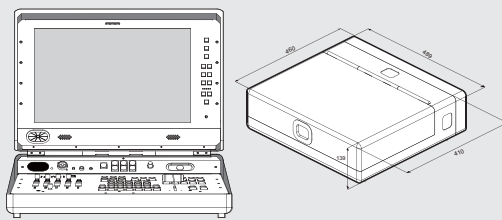

FEATURES

- Full HD 1920x1080i and 1280x720p
- Input configuration: 4 x HD-SDI & 1 x DVI-D or 3 x HD-SDI & 2 x DVI-D.
- 2 x HD-SDI & 1 x HD-YUV full HD video output
- 17-inch multi-image video monitor displaying each source, pre-view and program
- Built in digital clock and 5 logo store
- Lumakey function for text overlay
- 4 XLR microphone or line audio input
- Picture in Picture function
- Built in 5 channels dual channel Intercom system with five camera man belt packs with dual colour tally light indicator
- Dual colour tally light
- Seamlessly switching between all sources, thanks to the built in TBC & frame synchronizer that synchronizes all inputs without the need for external genlock of the cameras.
- Integrated power distribution centre. Providing a simple and secure solution for connecting all the integrated equipment from a single socket

APPLICATIONS

FRONT VIEW

REAR VIEW

- ① Belt pack connectors
- ② Audio input
- ③ Audio output
- ④ Monitor HDMI input
- ⑤ Power on/off
- ⑥ HD-SDI input
- ⑦ HD-SDI/DVI-D input
- ⑧ DVI-D input
- ⑨ TALLY output
- ⑩ RS-232
- ⑪ HD-SDI output
- ⑫ HD-YUV output
- ⑬ Power

SYSTEM DIAGRAM

Included

DIAMENSION

SIZE: 460x499x139mm
 POWER: 100-240V AC, 60 Hz / 50 Hz, 3A, 36W Max
 WEIGHT: 15KG

OPTIONAL ACCESSORIES

Datavideo Technologies Co. Ltd
 10F, No. 176, Jian 1st Rd., Chung Ho City
 Taipei Hsien 235, Taiwan,
 R.O.C.
 Tel: +886-2-8227-2888
 Fax: +886-2-8227-2777
 E-mail: service@datavideo.com.tw