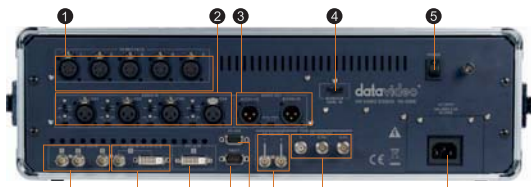

The integrated audio mixer with balanced XLR connectors allows up to four channels microphone or line level audio inputs.

To avoid the mess and inconvenience of individual power supplies, Datavideo HS-2000 comes with an integrated power distribution centre. Providing a simple, safe and secure solution for connecting all the integrated equipment from a single socket

FEATURES

- Full HD 1920x1080i and 1280x720p
- Input configuration: 4 x HD-SDI & 1 x DVI-D or 3 x HD-SDI & 2 x DVI-D.
- 2 x HD-SDI & 1 x HD-YUV full HD video output
- 17-inch multi-image video monitor displaying each source, pre-view and program
- Built in digital clock and 5 logo store
- Lumakey function for text overlay
- 4 XLR microphone or line audio input
- Picture in Picture function
- Built in 5 channels dual channel Intercom system with five camera man belt packs with dual colour tally light indicator
- Dual colour tally light
- Seamlessly switching between all sources, thanks to the built in TBC & frame synchronizer that synchronizes all inputs without the need for external genlock of the cameras.
- Integrated power distribution centre. Providing a simple and secure solution for connecting all the integrated equipment from a single socket

APPLICATIONS

FRONT VIEW

REAR VIEW

- ① Belt pack connectors
- ② Audio input
- ③ Audio output
- ④ Monitor HDMI input
- ⑤ Power on/off
- ⑥ HD-SDI input
- ⑦ HD-SDI/DVI-D input
- ⑧ DVI-D input
- ⑨ TALLY output
- ⑩ RS-232
- ⑪ HD-SDI output
- ⑫ HD-YUV output
- ⑬ Power