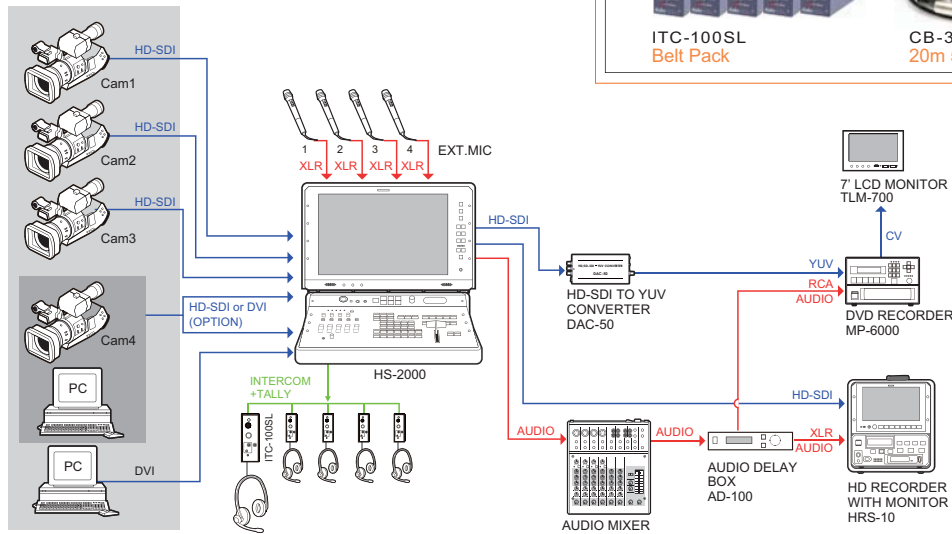

The integrated audio mixer with balanced XLR connectors allows up to four channels microphone or line level audio inputs.

To avoid the mess and inconvenience of individual power supplies, Datavideo HS-2000 comes with an integrated power distribution centre. Providing a simple, safe and secure solution for connecting all the integrated equipment from a single socket

FEATURES

- Full HD 1920x1080i and 1280x720p
- Input configuration: 4 x HD-SDI & 1 x DVI-D or 3 x HD-SDI & 2 x DVI-D.
- 2 x HD-SDI & 1 x HD-YUV full HD video output
- 17-inch multi-image video monitor displaying each source, pre-view and program
- Built in digital clock and 5 logo store
- Lumakey function for text overlay
- 4 XLR microphone or line audio input
- Picture in Picture function
- Built in 5 channels dual channel Intercom system with five camera man belt packs with dual colour tally light indicator
- Dual colour tally light
- Seamlessly switching between all sources, thanks to the built in TBC & frame synchronizer that synchronizes all inputs without the need for external genlock of the cameras.
- Integrated power distribution centre. Providing a simple and secure solution for connecting all the integrated equipment from a single socket

APPLICATIONS

FRONT VIEW

REAR VIEW

- ① Belt pack connectors
- ② Audio input
- ③ Audio output
- ④ Monitor HDMI input
- ⑤ Power on/off
- ⑥ HD-SDI input
- ⑦ HD-SDI/DVI-D input
- ⑧ DVI-D input
- ⑨ TALLY output
- ⑩ RS-232
- ⑪ HD-SDI output
- ⑫ HD-YUV output
- ⑬ Power

SYSTEM DIAGRAM

Included

DIAMENSION

SIZE: 460x499x139mm
 POWER: 100-240V AC, 60 Hz / 50 Hz, 3A, 36W Max
 WEIGHT: 15KG

OPTIONAL ACCESSORIES

Datavideo Technologies Co. Ltd
 10F, No. 176, Jian 1st Rd., Chung Ho City
 Taipei Hsien 235, Taiwan,
 R.O.C.
 Tel: +886-2-8227-2888
 Fax: +886-2-8227-2777
 E-mail: service@datavideo.com.tw