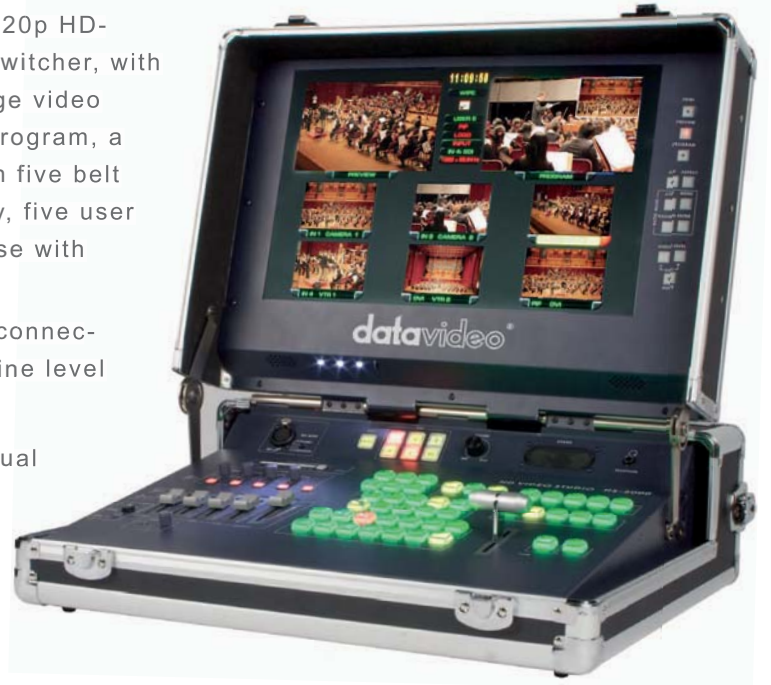

HD VIDEO STUDIO

HS-2000 5-Channel Full HD Mobile Studio

The Datavideo HS-2000 is a compact, broadcast quality HD-SDI mobile video studio, ideal as a fly away kit.

The HS-2000 is a five channel 10-bit 1080i or 720p HD-SDI, HD-Component and DVI-D video & audio switcher, with advanced features such as a 17-inch multi-image video monitor displaying each source, pre-view and program, a complete six way intercom system supplied with five belt packs, 14 pre-stored logos, digital clock display, five user set up, title overlay and DVI-D input ideal for use with presentation software.

The integrated audio mixer with balanced XLR connectors allows up to four channels microphone or line level audio inputs.

To avoid the mess and inconvenience of individual power supplies, Datavideo HS-2000 comes with an integrated power distribution centre. Providing a simple, safe and secure solution for connecting all the integrated equipment from a single socket

FEATURES

- Full HD 1920x1080i and 1280x720p
- Input configuration: 4 x HD-SDI & 1 x DVI-D or 3 x HD-SDI & 2 x DVI-D.
- 2 x HD-SDI & 1 x HD-YUV full HD video output
- 17-inch multi-image video monitor displaying each source, pre-view and program
- Built in digital clock and 5 logo store
- Lumakey function for text overlay
- 4 XLR microphone or line audio input
- Picture in Picture function
- Built in 5 channels dual channel Intercom system with five camera man belt packs with dual colour tally light indicator
- Dual colour tally light
- Seamlessly switching between all sources, thanks to the built in TBC & frame synchronizer that synchronizes all inputs without the need for external genlock of the cameras.
- Integrated power distribution centre. Providing a simple and secure solution for connecting all the integrated equipment from a single socket