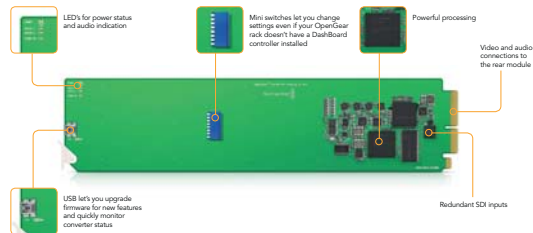

OpenGear Converters

OpenGear converters at a glance

Redundant SDI Input

Includes AES/EBU and Analog Audio

High Quality

Hardware Down Converter

Easy to Use

New 3 Gb/s SDI Technology